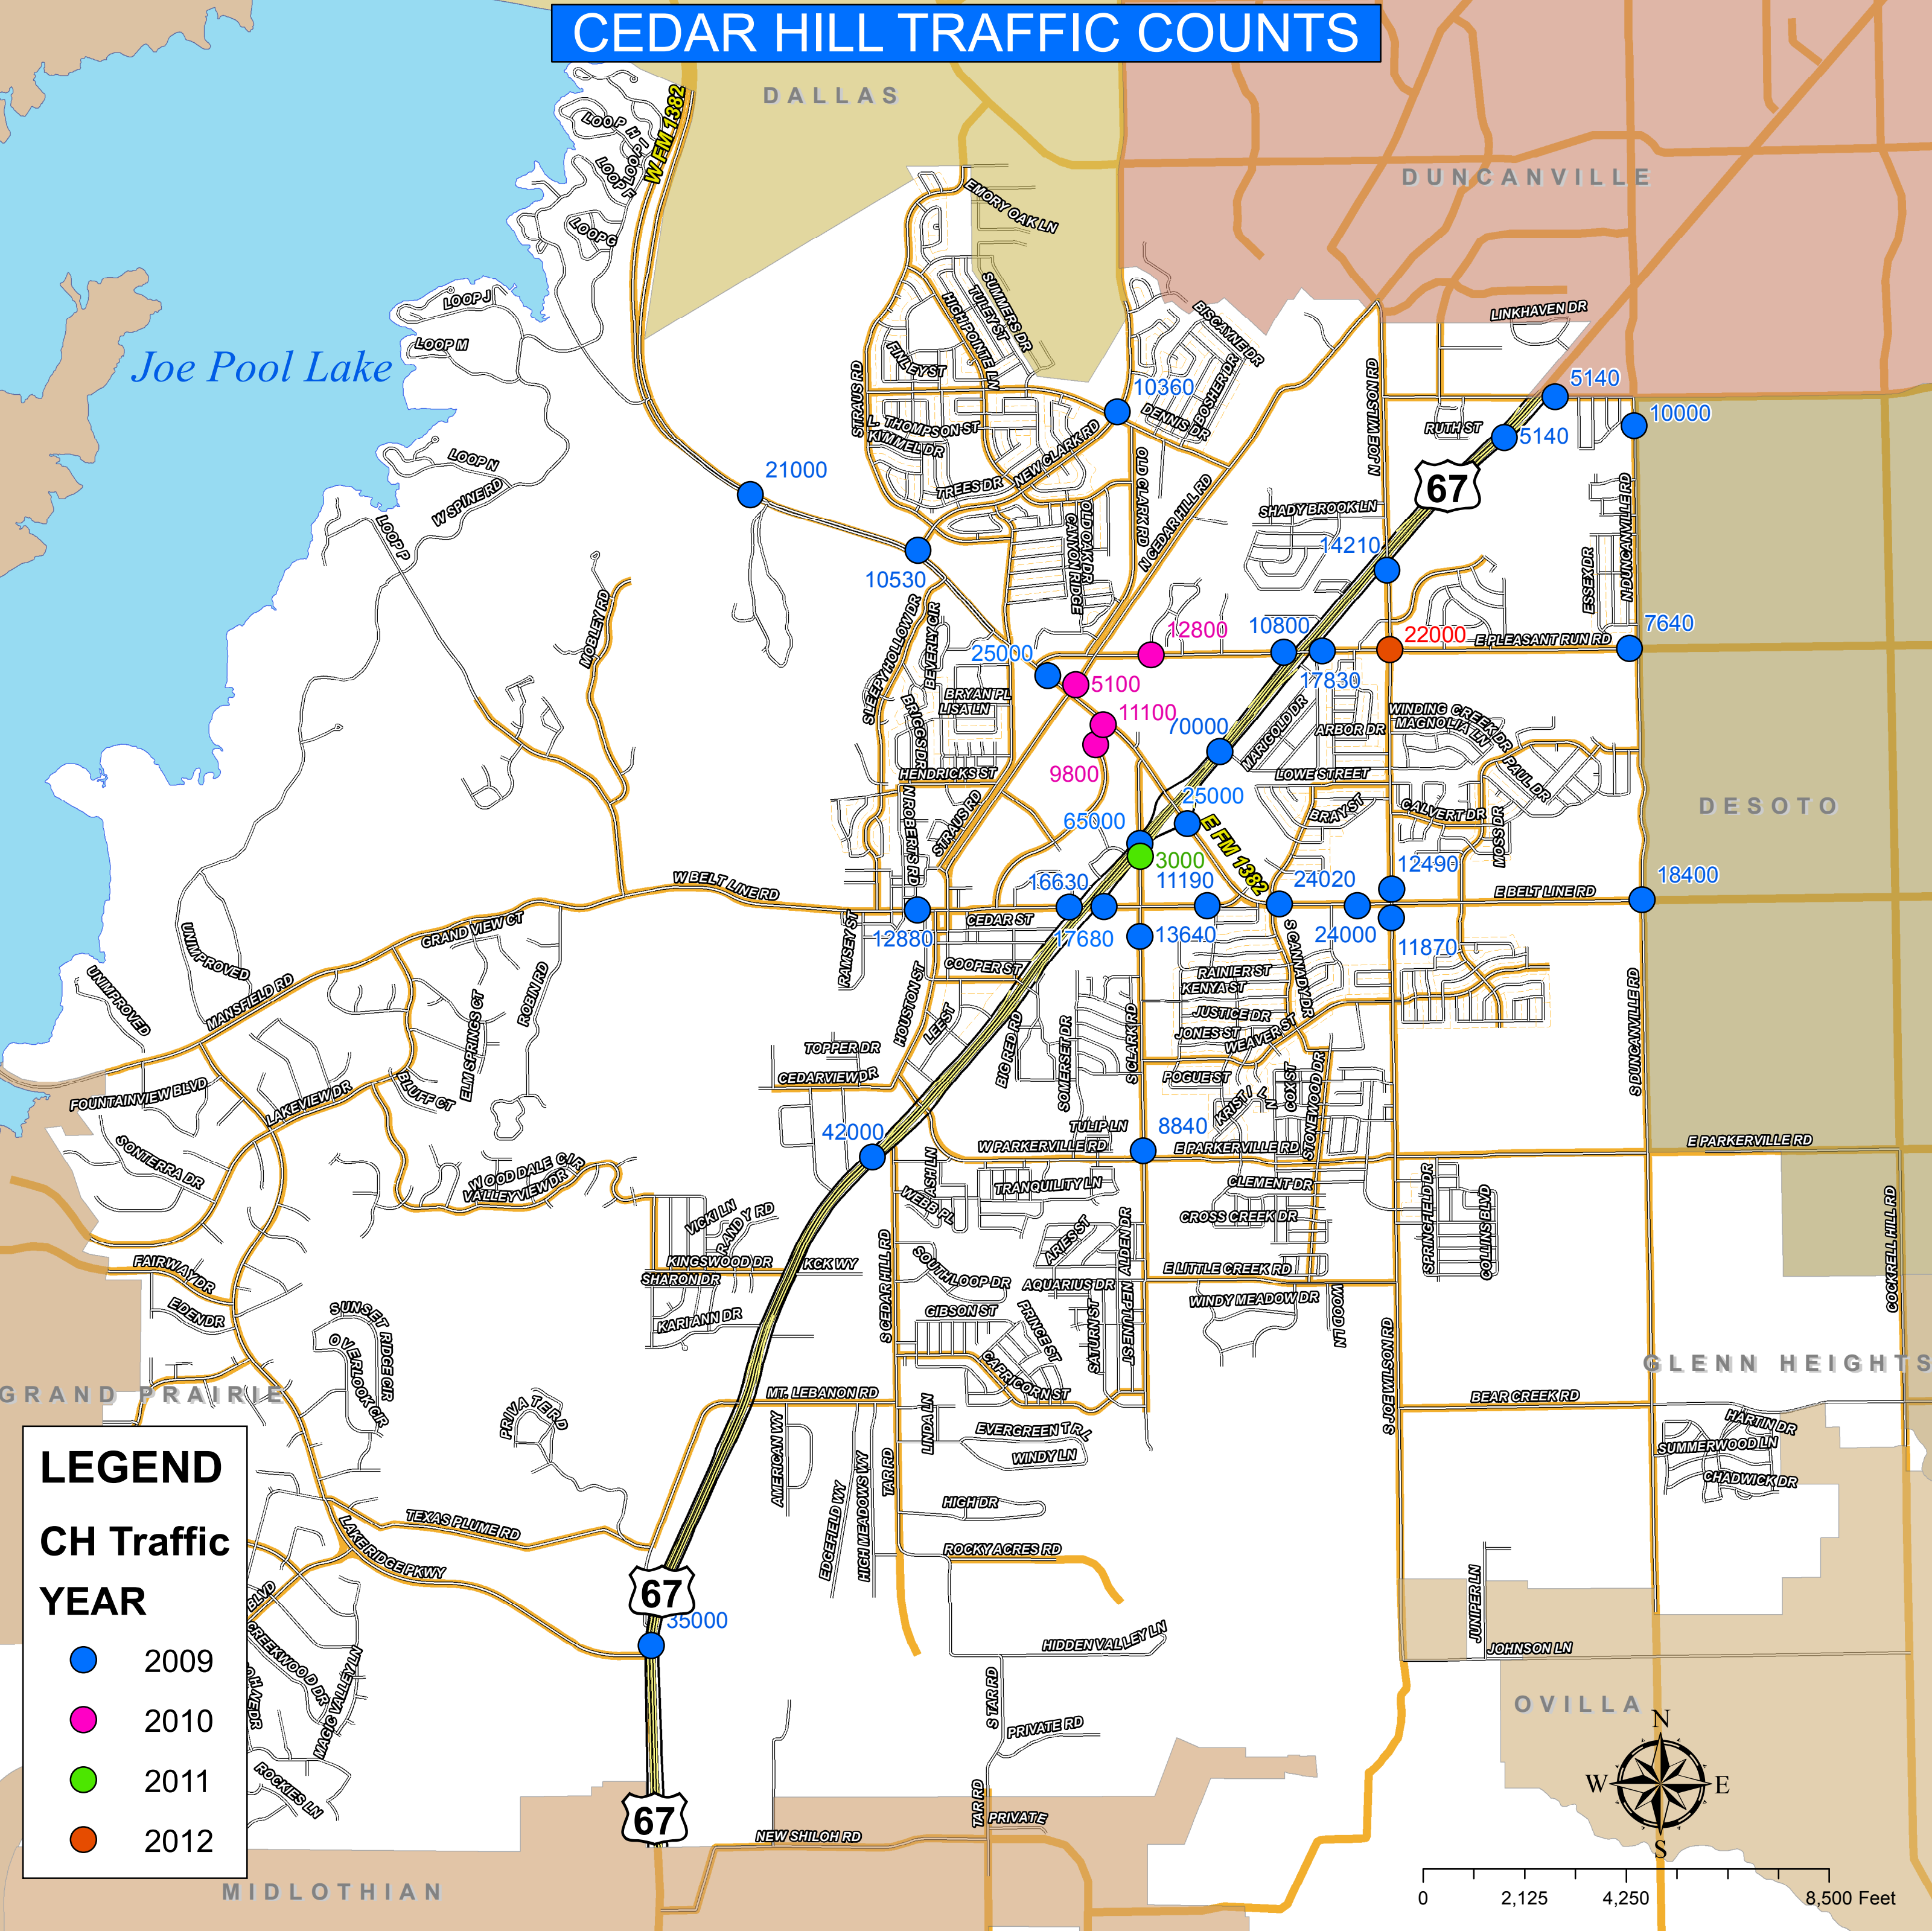

CEDAR HILL TRAFFIC COUNTS

LEGEND

CH Traffic

YEAR

- 2009
- 2010
- 2011
- 2012

0 2,125 4,250 8,500 Feet